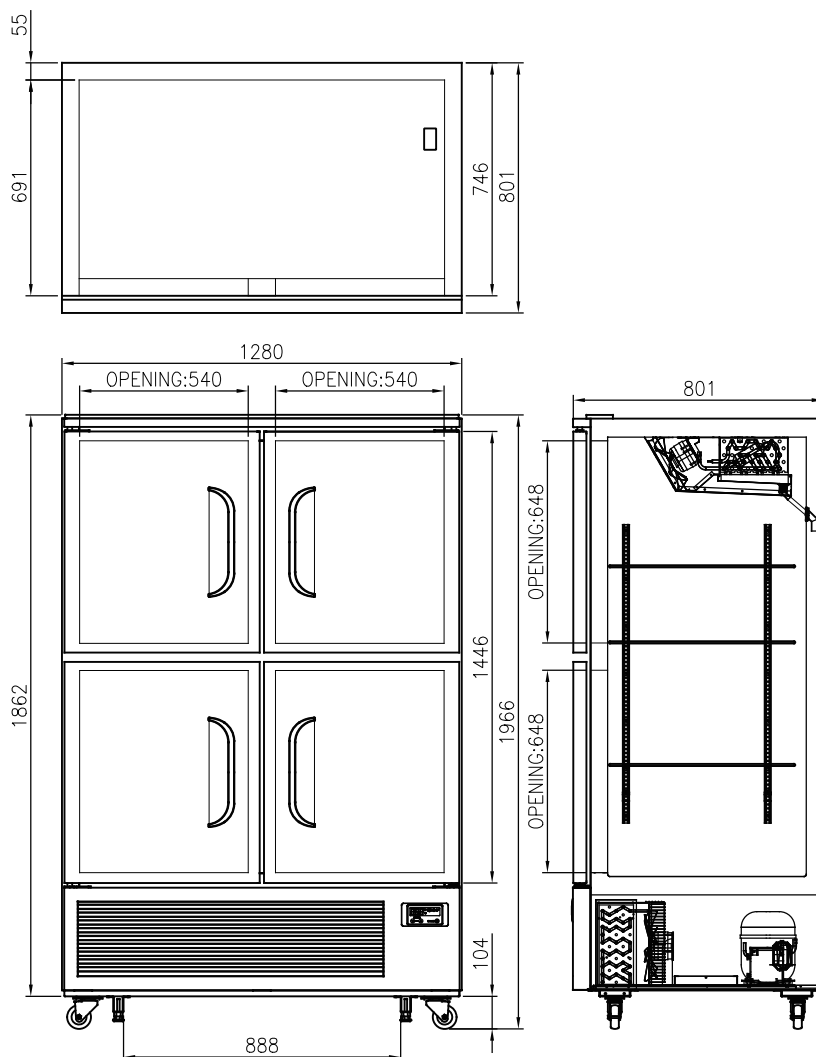

BOTTOM MOUNT UPRIGHT

KBM-45RS4 / KBM-45FS4

FEATURES

- Auto-closing doors & stopper
- Door pressure release device
- Magnetic door gasket
- Door sensor with magnetic switch
- Extra-large internal capacity
- Digital temperature control & monitor system
- 3" casters (brakes at front)
- LED lighting interior
- Stainless steel finished top, front, sides and doors
- PE coated sturdy wire shelves

TEMPERATURE

- Fridge: 0°C ~ 5°C
- Freezer: -18°C

OPTIONAL MODELS

- Left hinged model (door reverse)
- 4" or 5" casters

Model	Capacity (ℓ)		Exterior Dimension (mm)			Net Weight (kg)	Power Supply	Amps	Voltage (V/Hz/Ø)	Watt	HP	Refrigerant	No. Door	Type
	Gross	Net	W	D	H									
KBM-45RS4	1,034	960	1,280	801	1,934	155	10A	4.0	240/50/1	400	3/8	R-134a	4	Fridge
KBM-45FS4	1,034	960	1,280	801	1,934	165	10A	6.0	240/50/1	1350(D:820)	3/4	R-404A	4	Freezer